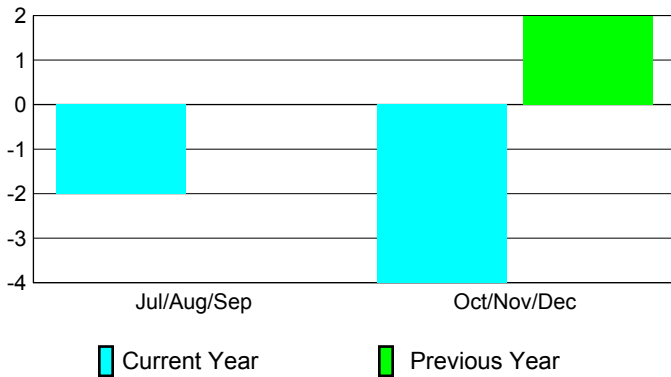

Comparison of Club Gain/Loss

Current Year Compared to the Previous Year