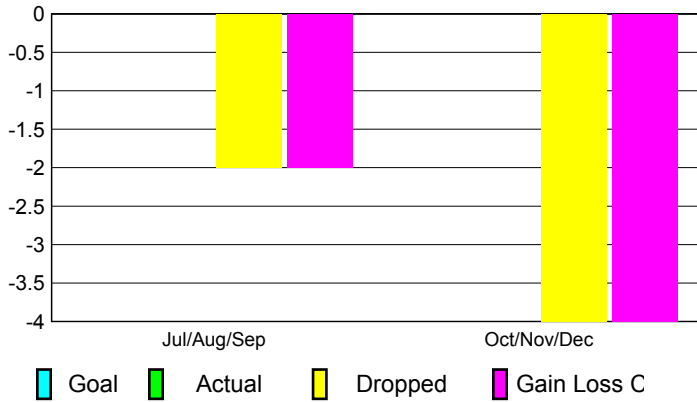

## CLUBS

**Club Results  
2010-2011**

**Clubs  
2009-2010**

Month	New Club Goal	Actual New Clubs	Actual Dropped Clubs	Gain/Loss of Clubs	Gain/Loss of Clubs
Jul/Aug/Sep	0	0	-2	-2	0
Oct/Nov/Dec	0	0	-4	-4	2
<b>Totals</b>	<b>0</b>	<b>0</b>	<b>-6</b>	<b>-6</b>	<b>2</b>

### Club Results 2010-2011

Goal, New, Dropped, Gain/Loss