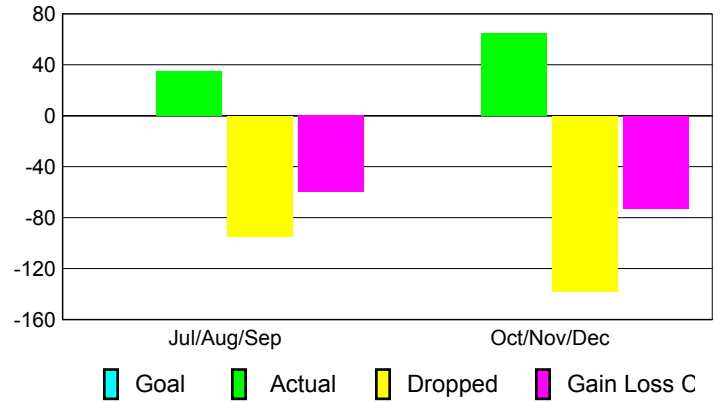

## CLUBS

**Club Results  
2010-2011**

**Clubs  
2009-2010**

Month	New Club Goal	Actual New Clubs	Actual Dropped Clubs	Gain/Loss of Clubs	Gain/Loss of Clubs
Jul/Aug/Sep	0	0	-2	-2	0
Oct/Nov/Dec	0	0	-4	-4	2
<b>Totals</b>	<b>0</b>	<b>0</b>	<b>-6</b>	<b>-6</b>	<b>2</b>

### Club Results 2010-2011

Goal, New, Dropped, Gain/Loss

## MEMBERSHIP

**Membership Results  
2010-2011**

**Membership  
2009-2010**

Month	Net Memb Goal	Actual New Memb	Actual Dropped Memb	Gain/Loss of Memb	Gain/Loss of Memb
Jul/Aug/Sep	0	35	-95	-60	21
Oct/Nov/Dec	0	65	-138	-73	69
<b>Totals</b>	<b>0</b>	<b>100</b>	<b>-233</b>	<b>-133</b>	<b>90</b>

### Membership Results 2010-2011

Goal, New, Dropped, Gain/Loss