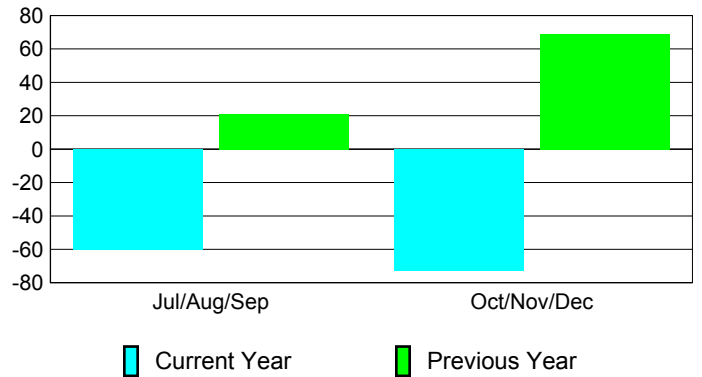

Comparison of Membership Gain/Loss

Current Year Compared to the Previous Year